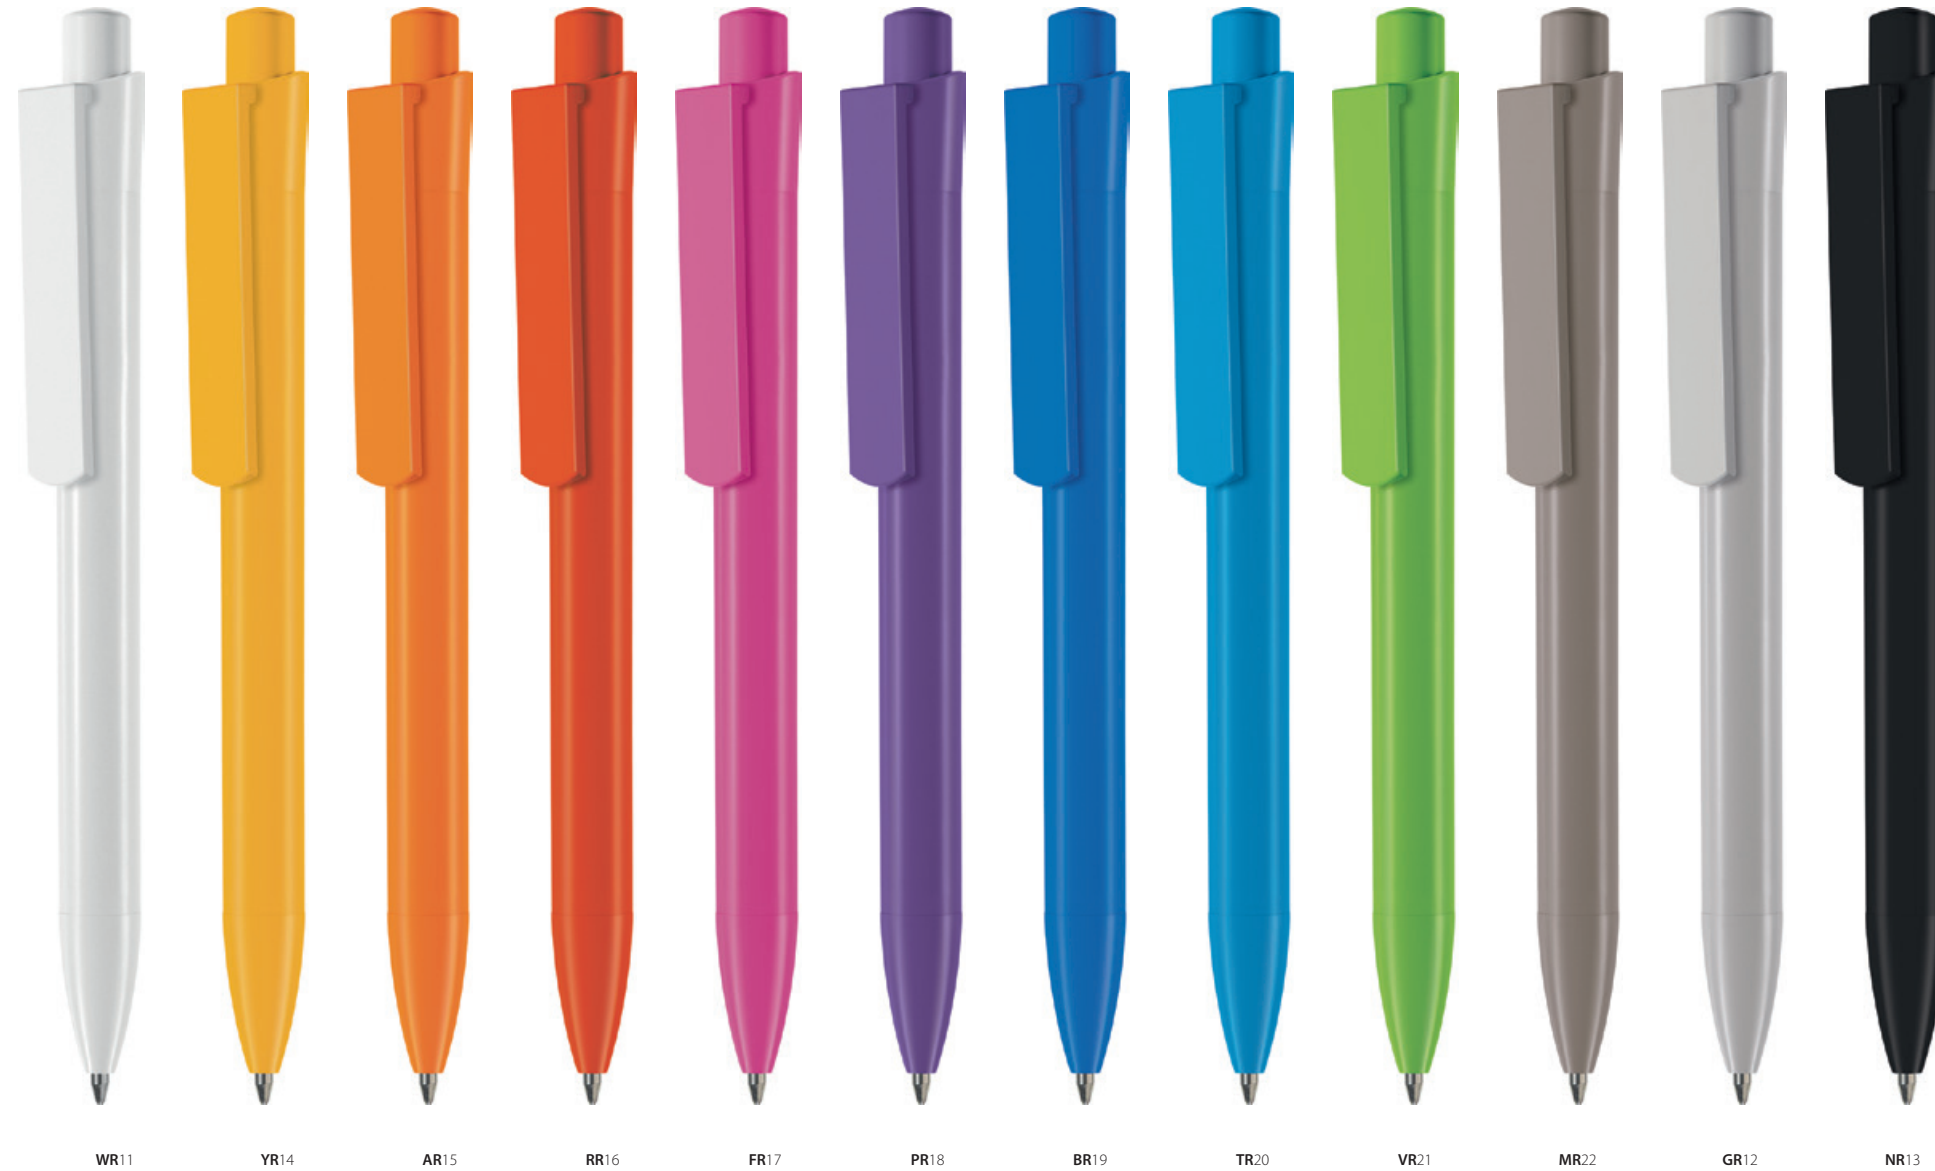

Corpo, clip e pulsante lucidi in ABS 100% riciclato atossico
Refill Jumbo - Scrittura 2 Km - Sfera ø 1 mm - Inchiostro Dokumental atossico disponibile in blu e nero
Asserzione ambientale redatta in conformità allo standard internazionale **UNI EN ISO 14021:2021**
Contenuto di materiale riciclato pre-consumo: 86,2 % **certificato da Bureau Veritas**

Non toxic 100% recycled ABS shiny barrel, clip and pusher
Jumbo Refill - 2 Km Writing - 1 mm ø ball - Non toxic Dokumental ink - available in blue and black
Environmental claim drafted in accordance with the international standard **UNI EN ISO 14021: 2021**
Pre-consumer recycled content: 86.2 % **certified by Bureau Veritas**

Corps, clip et poussoir brillants en ABS 100% recyclé atoxique
Mine Jumbo - Ecriture 2 Km - Bille ø 1 mm - Encre Dokumental atoxique disponible en bleu et noir
Déclaration environnementale rédigées conformément à la norme internationale **UNI EN ISO 14021: 2021**
Contenu recyclé pré-consommation : 86,2 % **certifié par Bureau Veritas**

e-Infinity Recycled

2019PaolaMoriDesign

WR11

YR14

AR15

RR16

FR17

PR18

BR19

TR20

VR21

MR22

GR12

NR13