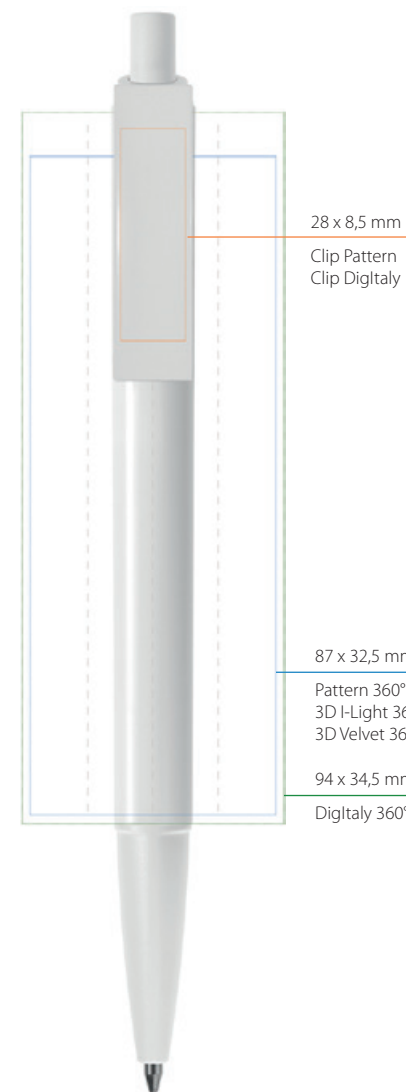

Stampa Corpo

Barrel print - Marquage Corps

Stampa Clip

Clip print - Marquage Clip

MADE IN ITALY
PROMOTIONAL PENS

Peso e misure penna
ø 11 mm x 139 mm - 8,8 g

Pen weight and size
ø 11 mm x 139 mm - 8,8 g

Poids et dimensions stylo
ø 11 mm x 139 mm - 8,8 g