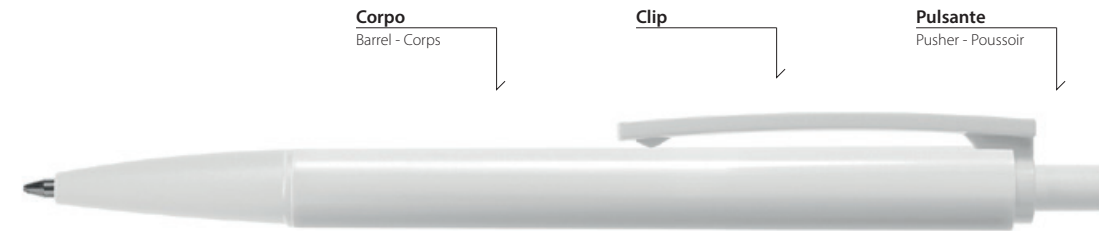

Stampa Corpo

Barrel print - Marquage Corps

Stampa Clip

Clip print - Marquage Clip

MADE IN
ITALY
PROMOTIONAL
PENS

Peso e misure penna

ø 11 mm x 139 mm - 9,4 g

Pen weight and size