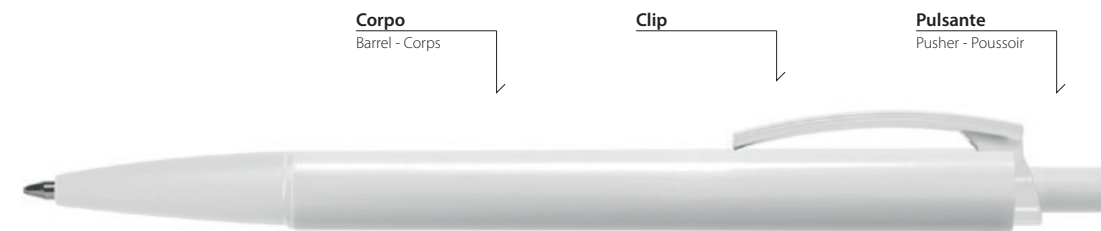

Stampa Corpo

Barrel print - Marquage Corps

Stampa Clip

Clip print - Marquage Clip

MADE IN ITALY
PROMOTIONAL PENS

Peso e misure penna
ø 11 mm x 139 mm - 8,8 g

Pen weight and size
ø 11 mm x 139 mm - 8,8 g

Poids et dimensions stylo
ø 11 mm x 139 mm - 8,8 g