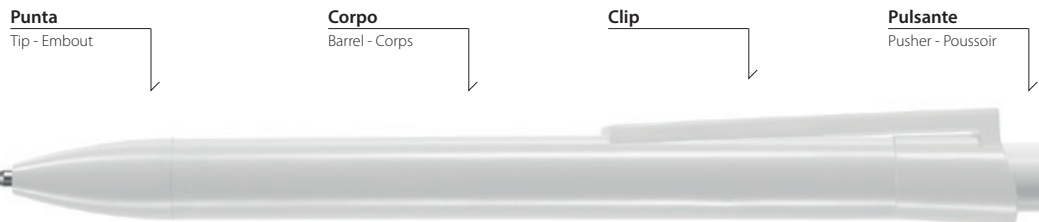

Colori standard

Standard colors - Couleurs standard

e-Infinity Recycled

-Corpo, clip, pulsante - Barrel, clip, pusher - Corps, clip, poussoir

Recycled Solido - Solid - Solid					
white	7549	orange	485	Rhodamine	7664
2935	Process	369	Warm G9	Gray	black

100% recycled plastic

Peso e misure penna
ø 11 mm x 141 mm - 10,9 g

Pen weight and size
ø 11 mm x 141 mm - 10,9 g

Poids et dimensions stylo
ø 11 mm x 141 mm - 10,9 g

Assemblaggi speciali
Quantitativo minimo **3.000 pz**

Special assembling
Minimum quantity **3,000 pcs**

Assemblages spéciaux
Quantité minimale **3.000 pcs**

Produzione penne in colore Pantone®
Quantitativo minimo **20.000 pz.**
Supplemento di **€ 990,00** per ogni colore e materiale, placchetta colore campione inclusa.

Production of Pantone® color pens
Minimum quantity **20,000 pcs.**
Surcharge of **€ 990,00** for each color and material, sample color chip included.

Production de stylos en couleur Pantone®
Quantité minimale **20 000 pcs.**
Supplément **990,00 €** pour chaque couleur et matériau, échantillon plaque couleur inclus.

Tolleranza di produzione
+/- **5%**

Production tolerance
+/- **5%**

Passe de fabrication
+/- **5%**

Stampa su fondi scuri
Potrebbe rendersi necessario un fondo bianco per ottenere una migliore rispondenza dei colori richiesti

Print on dark backgrounds
A white background could be necessary to obtain a better correspondence of requested colors

Marquage sur fonds foncé
Une sous couche blanche pourrait être nécessaire pour obtenir une meilleure correspondance des couleurs demandées

Layout di stampa

Print Layout - Layout de marquage

Stampa Corpo

Barrel print - Marquage Corps