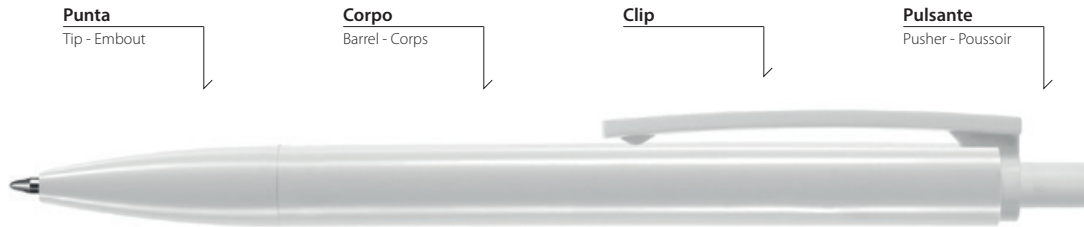

Colori standard

Standard colors - Couleurs standard

e-Progress XL Recycled

-Corpo, punta, clip, pulsante - Barrel, tip, clip, pusher - Corps, embout, clip, poussoir

Recycled Solido - Solid - Solid					
white	7549	orange	485	Rhodamine	7664
2935	Process	369	7484	Warm G9	black

Peso e misure penna
ø 11 mm x 139 mm - 10 g

Pen weight and size
ø 11 mm x 139 mm - 10 g

Poids et dimensions stylo
ø 11 mm x 139 mm - 10 g

Assemblaggi speciali
Quantitativo minimo **3.000 pz**

Special assembling
Minimum quantity **3,000 pcs**