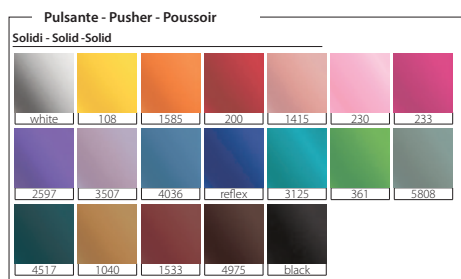

F515

P516

B517

T518

V519

M520

N521

Colori standard

Standard colors - Couleurs standard

e-Rebel

Layout di stampa

Print Layout - Layout de marquage

Stampa Corpo

Barrel print - Marquage Corps

Stampa Clip

Clip print - Marquage Clip