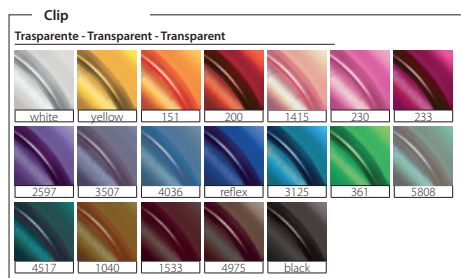

F515

P516

B517

T518

V519

M520

N521

Colori standard

Standard colors - Couleurs standard

e-Rebel

Layout di stampa

Print Layout - Layout de marquage

Stampa Corpo

Barrel print - Marquage Corps

Stampa Clip

Clip print - Marquage Clip