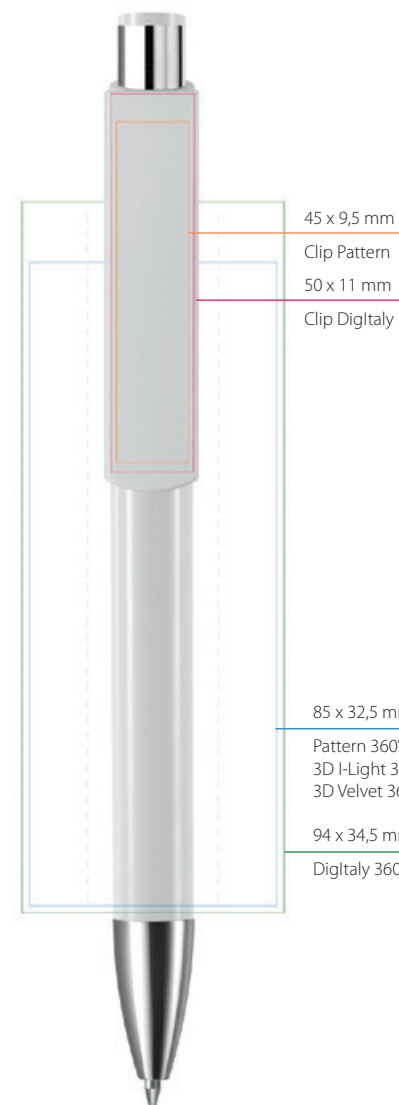

Standard colors - Couleurs standard

e-Rebel

Layout di stampa

Print Layout - Layout de marquage

Stampa Corpo

Barrel print - Marquage Corps

Stampa Clip

Clip print - Marquage Clip

MADE IN ITALY
PROMOTIONAL
PENS

Peso e misure penna
ø 11 mm x 141 mm - 11 g

Pen weight and size
ø 11 mm x 141 mm - 11 g

Poids et dimensions stylo
ø 11 mm x 141 mm - 11 g

Assemblaggi speciali
Quantitativo minimo **3.000 pz**