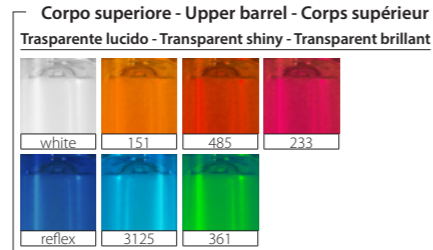

Colori standard

Standard colors - Couleurs standard